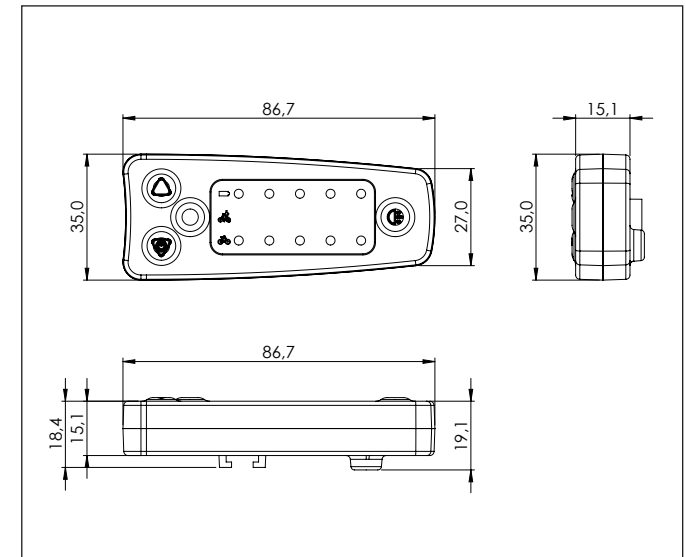

BY PROMOVEC

DISPLAY 50713

SPECIFICATIONS

Assist	4 steps
Battery	4 levels
Light on/off	Yes
Walk-assist	Yes
Protocol	V1
Plug	IP 66
Color LED	Blue
Position	Left

ADDITIONAL DATA

Rated voltage	36/48
Weight (g)	70

MOUNTING PARAMETERS

Handlebar (mm)	Ø21
Cable length (mm)	750 mm
Connector	V1

INDICATION INFORMATION

Display type	LED
Capacity indication	Yes
Walk assist	Yes
Backlight	Yes
Error indication	Error Codes

TESTS & CERTIFICATIONS

IP	IP 65
Certifications	CE / EN 15194 / REACH / ROHS

DIMENSIONS

Promovec A/S
Brunbjergvej 2
DK-8240 Risskov

TEL. +45 7027 2623
FAX. +45 7027 2429
MAIL info@promovec.dk

Promovec®
sustainable e-bikes