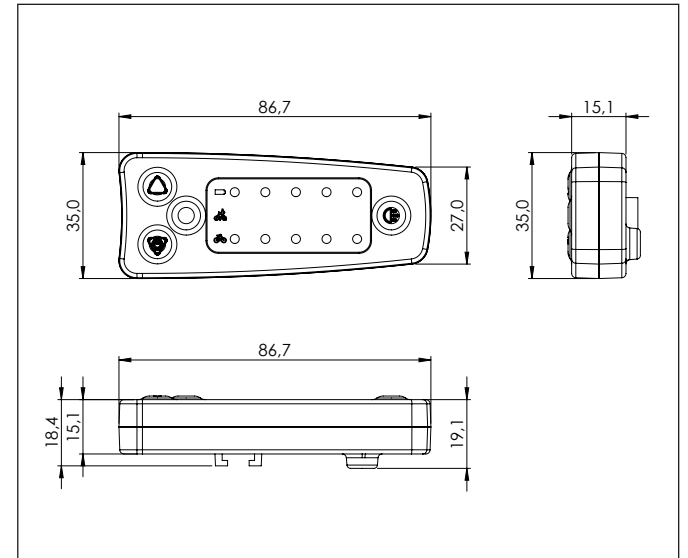

DISPLAY 50713

SPECIFICATIONS

Assist	5 steps
Battery	5 levels
Light on/off	Yes
Walk-assist	Yes
Protocol	V1
Plug	IP 66
Color LED	Blue
Position	Left

ADDITIONAL DATA

Rated voltage	36/48
Weight (g)	70

MOUNTING PARAMETERS

Handlebar (mm)	Ø21
Cable length (mm)	750 mm
Connector	V1

INDICATION INFORMATION

Display type	LED
Capacity indication	Yes
Walk assist	Yes
Backlight	Yes
Error indication	Error codes

TESTS & CERTIFICATIONS

IP	IP 65
Certifications	CE / EN 15194 / REACH / ROHS

DIMENSIONS

Promovec A/S
Brunbjergvej 2
DK-8240 Risskov

TEL. +45 7027 2623
FAX. +45 7027 2429
MAIL info@promovec.dk

Promovec®
sustainable e-bikes